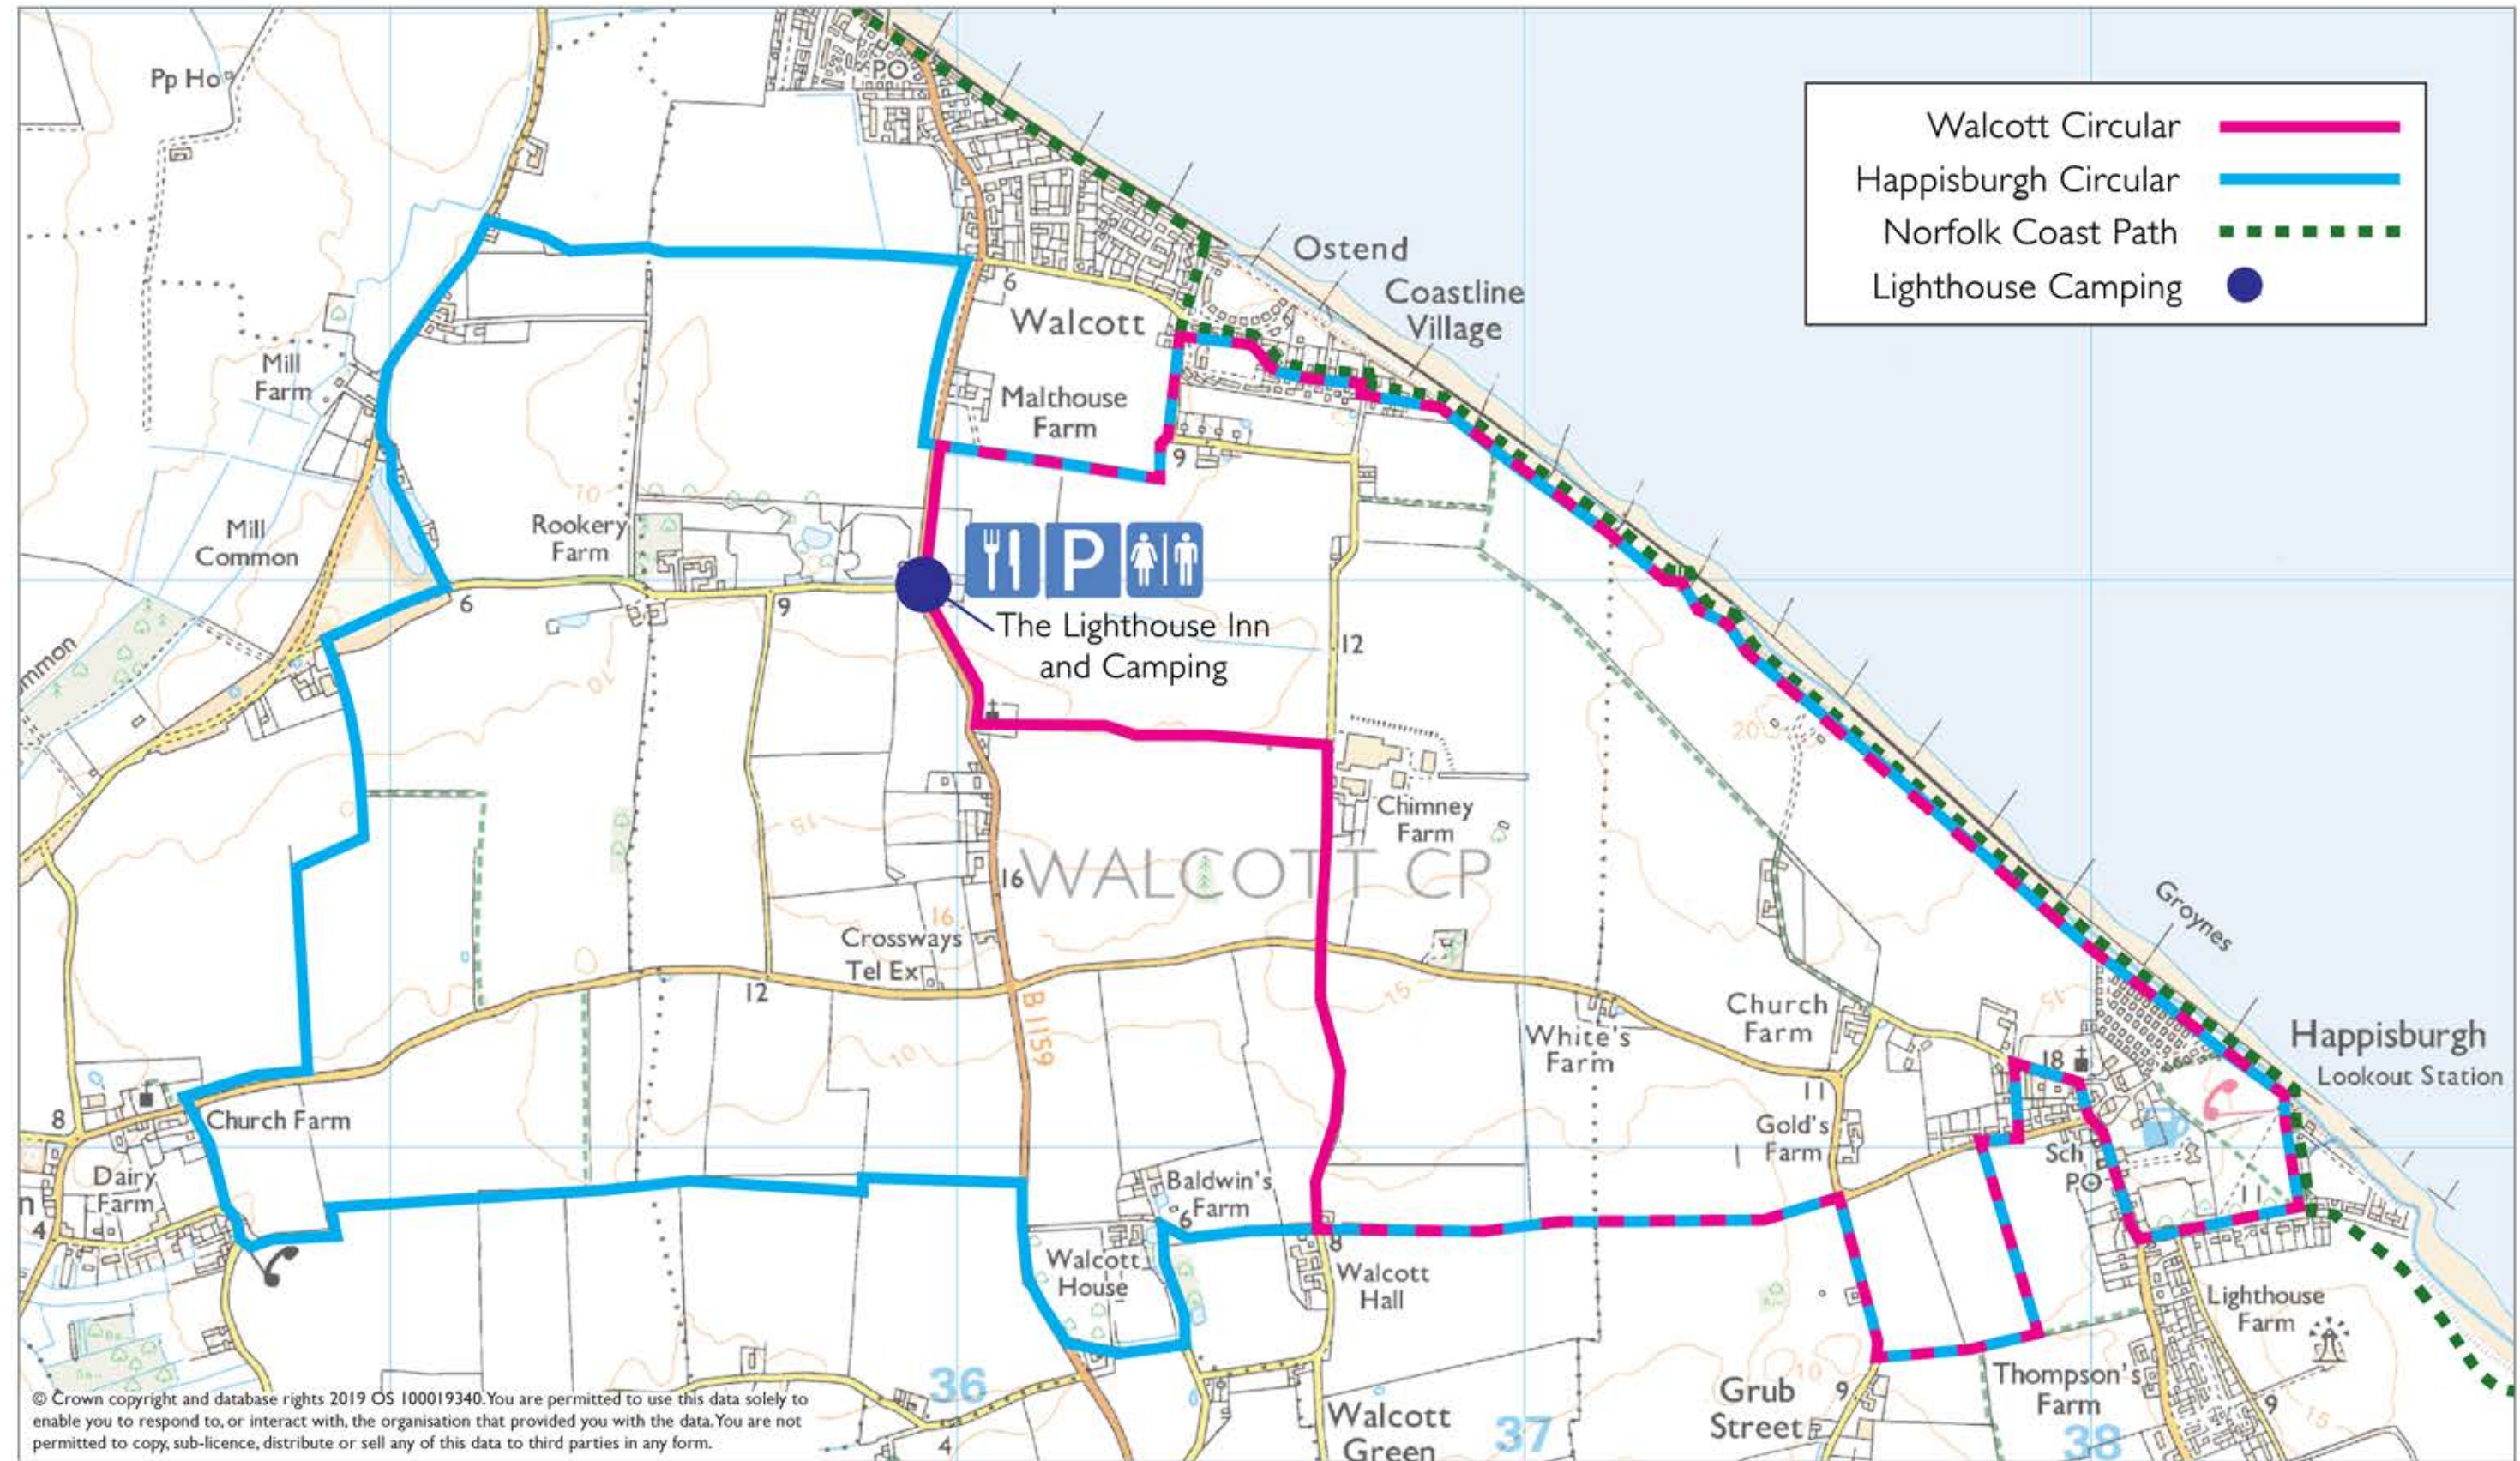

The Lighthouse Inn

Walcott Circular Walk 4.5 Miles

Happisburgh Circular Walk 7 Miles

Compiled By Norfolk Trails

Norfolk County Council
County Hall
Martineau Lane
Norwich
NR1 2DH
Tel: 0344 800 8020
www.norfolk.gov.uk

© Crown copyright and database rights 2019 OS 100019340. You are permitted to use this data solely to enable you to respond to, or interact with, the organisation that provided you with the data. You are not permitted to copy, sub-licence, distribute or sell any of this data to third parties in any form.